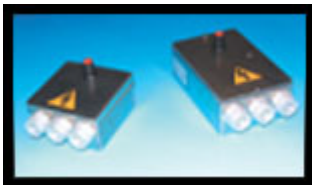

Other Accessories

Fireman Switch -

Neon Tube Testers

1. Rechargeable (Pulsates tube)
2. Slimline (with pouch) -

1

2

Neon Tube Colour Testers

Animators (flashers / dimmers / sequencers)

Various Types inc 2, 3 / 4 & 6 way Flashers/ Animators
Auto Dimmer / Cross Fader 2, 3 / 4 & 6 Way

MAKE SURE THE CORRECT SIZE OF TRANSFORMER IS FITTED ON YOUR INSTALLATION WITH THE AMP 11

AMP 01 Milliampmetre (Mobile type)

Clamp the meter over glass or high voltage cable to give reading of milliamps running through neon sign. This will enable you to tell if the correct transformer is fitted on the neon sign.

Products may differ in appearance from pictures above